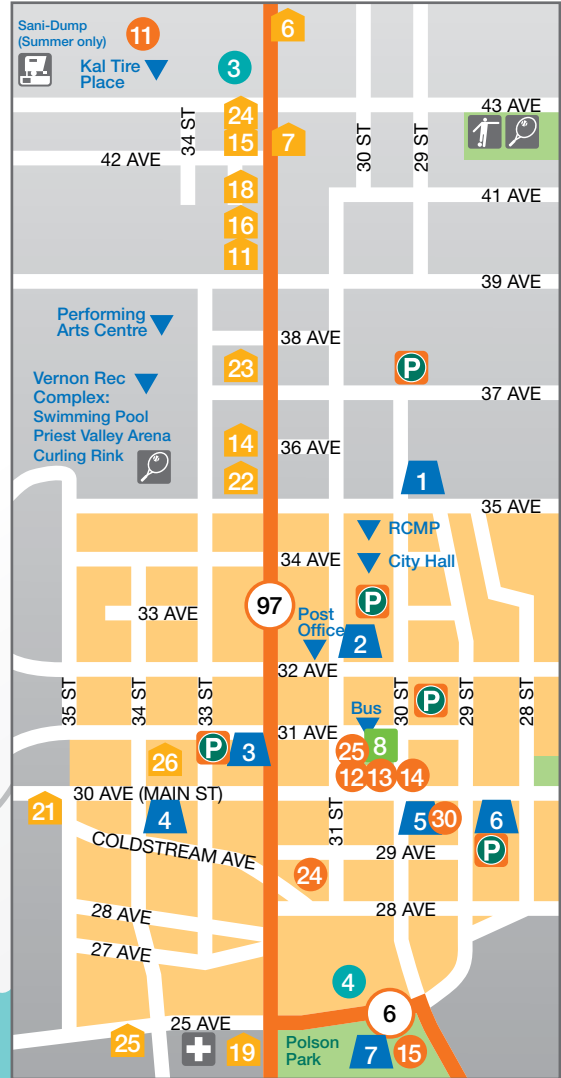

Contact our
Visitor Services Team
250.542.1415
info@tourismvernon.com
3001-32 Avenue

DOWNTOWN VERNON

LEGEND

Hospital	Beach/Swimming	Picnic Area
Airport	Golf Course	Boat Launch
Parking	Soccer	Viewpoint
Hiking	Tennis/Pickleball	Sani-dump
Biking	Baseball	Walk-in Clinic

The City of Vernon is proud to provide Tourism Services on behalf of our community.

PARKS & BEACHES

- 1 Fintry Provincial Park
- 2 Swan Lake Nature Reserve & Park
- 3 Silver Star Provincial Park
- 4 BX Falls Park/BX Trail Park
- 5 N'Kwala Park
- 6 BMX Park
- 7 MacDonald Park
- 8 Cenotaph Park
- 9 Becker Park (Bike Skills Park)
- 10 Rocky Ridge Park
- 11 Lakeview Park
- 12 Polson Park
- 13 Sawicki Park
- 14 Greater Vernon Athletic Park
- 15 Kal Beach
- 16 Kalamalka Lake Provincial Park (Jade/Juniper Bay)
- 17 Kekuli Bay Provincial Park
- 18 Mission Hill Park
- 19 Grahame Park
- 20 Marshall Fields
- 21 Kin Beach
- 22 Paddlewheel Park
- 23 Hurlburt Park
- 24 Ellison Provincial Park

ATTRACTIONS

- 1 Tricky Wakesurf School
- 2 Historic O'Keefe Ranch
- 3 Peter's U-Pick
- 4 Splashdown Vernon
- 5 Swan Lake Market & Garden
- 6 Sovereign Lake Nordic Centre
- 7 SilverStar Mountain Resort
- 8 BX Press Cidery
- 9 Okanagan Spirits
- 10 Lake City Casinos
- 11 Vernon Farmers' Market
- 12 Teassential—A tea tasting room
- 13 Olive Us Tasting Room
- 14 Marten Brewpub
- 15 Okanagan Science Centre
- 16 Davison Orchards
- 17 Planet Bee
- 18 Bella Vista Farm Market
- 19 Allan Brooks Nature Centre
- 20 Freedom Flight School
- 21 Camelot Haven Alpacas
- 22 Kalavida Surf Shop
- 23 Elements Adventure Company
- 24 Pink Spotted Goat
- 25 Sweet Hoopla
- 26 Tony's Craft Cidery
- 27 Farmstrong Cider Company
- 28 Scenic Sip Trail
- 29 Okanagan Sky Dive
- 30 The Vibe

TRAILS

- 1 Bella Vista/Okanagan Hills*
- 2 BX Creek & Falls Trail
- 3 BX Creek Delta Trail
- 4 Swan Lake Nature Reserve & Park
- 5 Turtle Mountain Trail*
- 6 Polson Park Trails
- 7 Middleton Mountain Trails
- 8 Kalamalka Lake Provincial Park
- 9 Kalamalka Lookout Trail
- 10 Okanagan Rail Trail
- 11 Commonage Trail
- 12 Longacre Trail
- 13 Predator Ridge Trails
- 14 Ellison Provincial Park
- 15 Multi-Use Path
- 16 Kal Crystal Waters Trail
- 17 SilverStar Mountain Resort Trails
- 18 Swan Lake East*
- 19 Silver Star Foothills*
- 20 East Vernon*
- 21 Boss Creek Trail*
- 22 Coldstream Valley Estates*
  *Grey Canal Trail

SHOPPING CENTRES

- 1 Wal-Mart Shopping Centre
- 2 Village Green Centre
- 3 Vernon Square Mall
- 4 Fruit Union Plaza
- 5 Okanagan Landing Plaza
- 6 Polson Place

ARTS & CULTURE

- 1 Powerhouse Theatre
- 2 Vernon Museum
- 3 Art Gallery
- 4 Mural Tours
- 5 Historic Towne Theatre
- 6 Public Library
- 7 Vernon Community Arts Centre
- 8 Performing Arts Centre
- 9 Caetani Centre
- 10 Mackie Lake House
- 11 Caravan Farm Theatre
- 12 Canadian Wildlife Museum
- 13 Vernon Cadet Camp Museum
- 14 Kalamalka Indigenous Garden

CAMPGROUNDS

- 1 Fintry Provincial Park
- 2 Swan Lake Recreation Resort
- 3 Swan Lake RV Park & Campground
- 4 Cedar Falls Campground
- 5 Silver Star RV Park
- 6 Sandy Beach Campground
- 7 Dutch's Campground
- 8 Kekuli Bay Provincial Park
- 9 Ellison Provincial Park
- 10 Historic O'Keefe Ranch
- 11 SilverStar Mountain Resort Campground

HOTELS & RESORTS