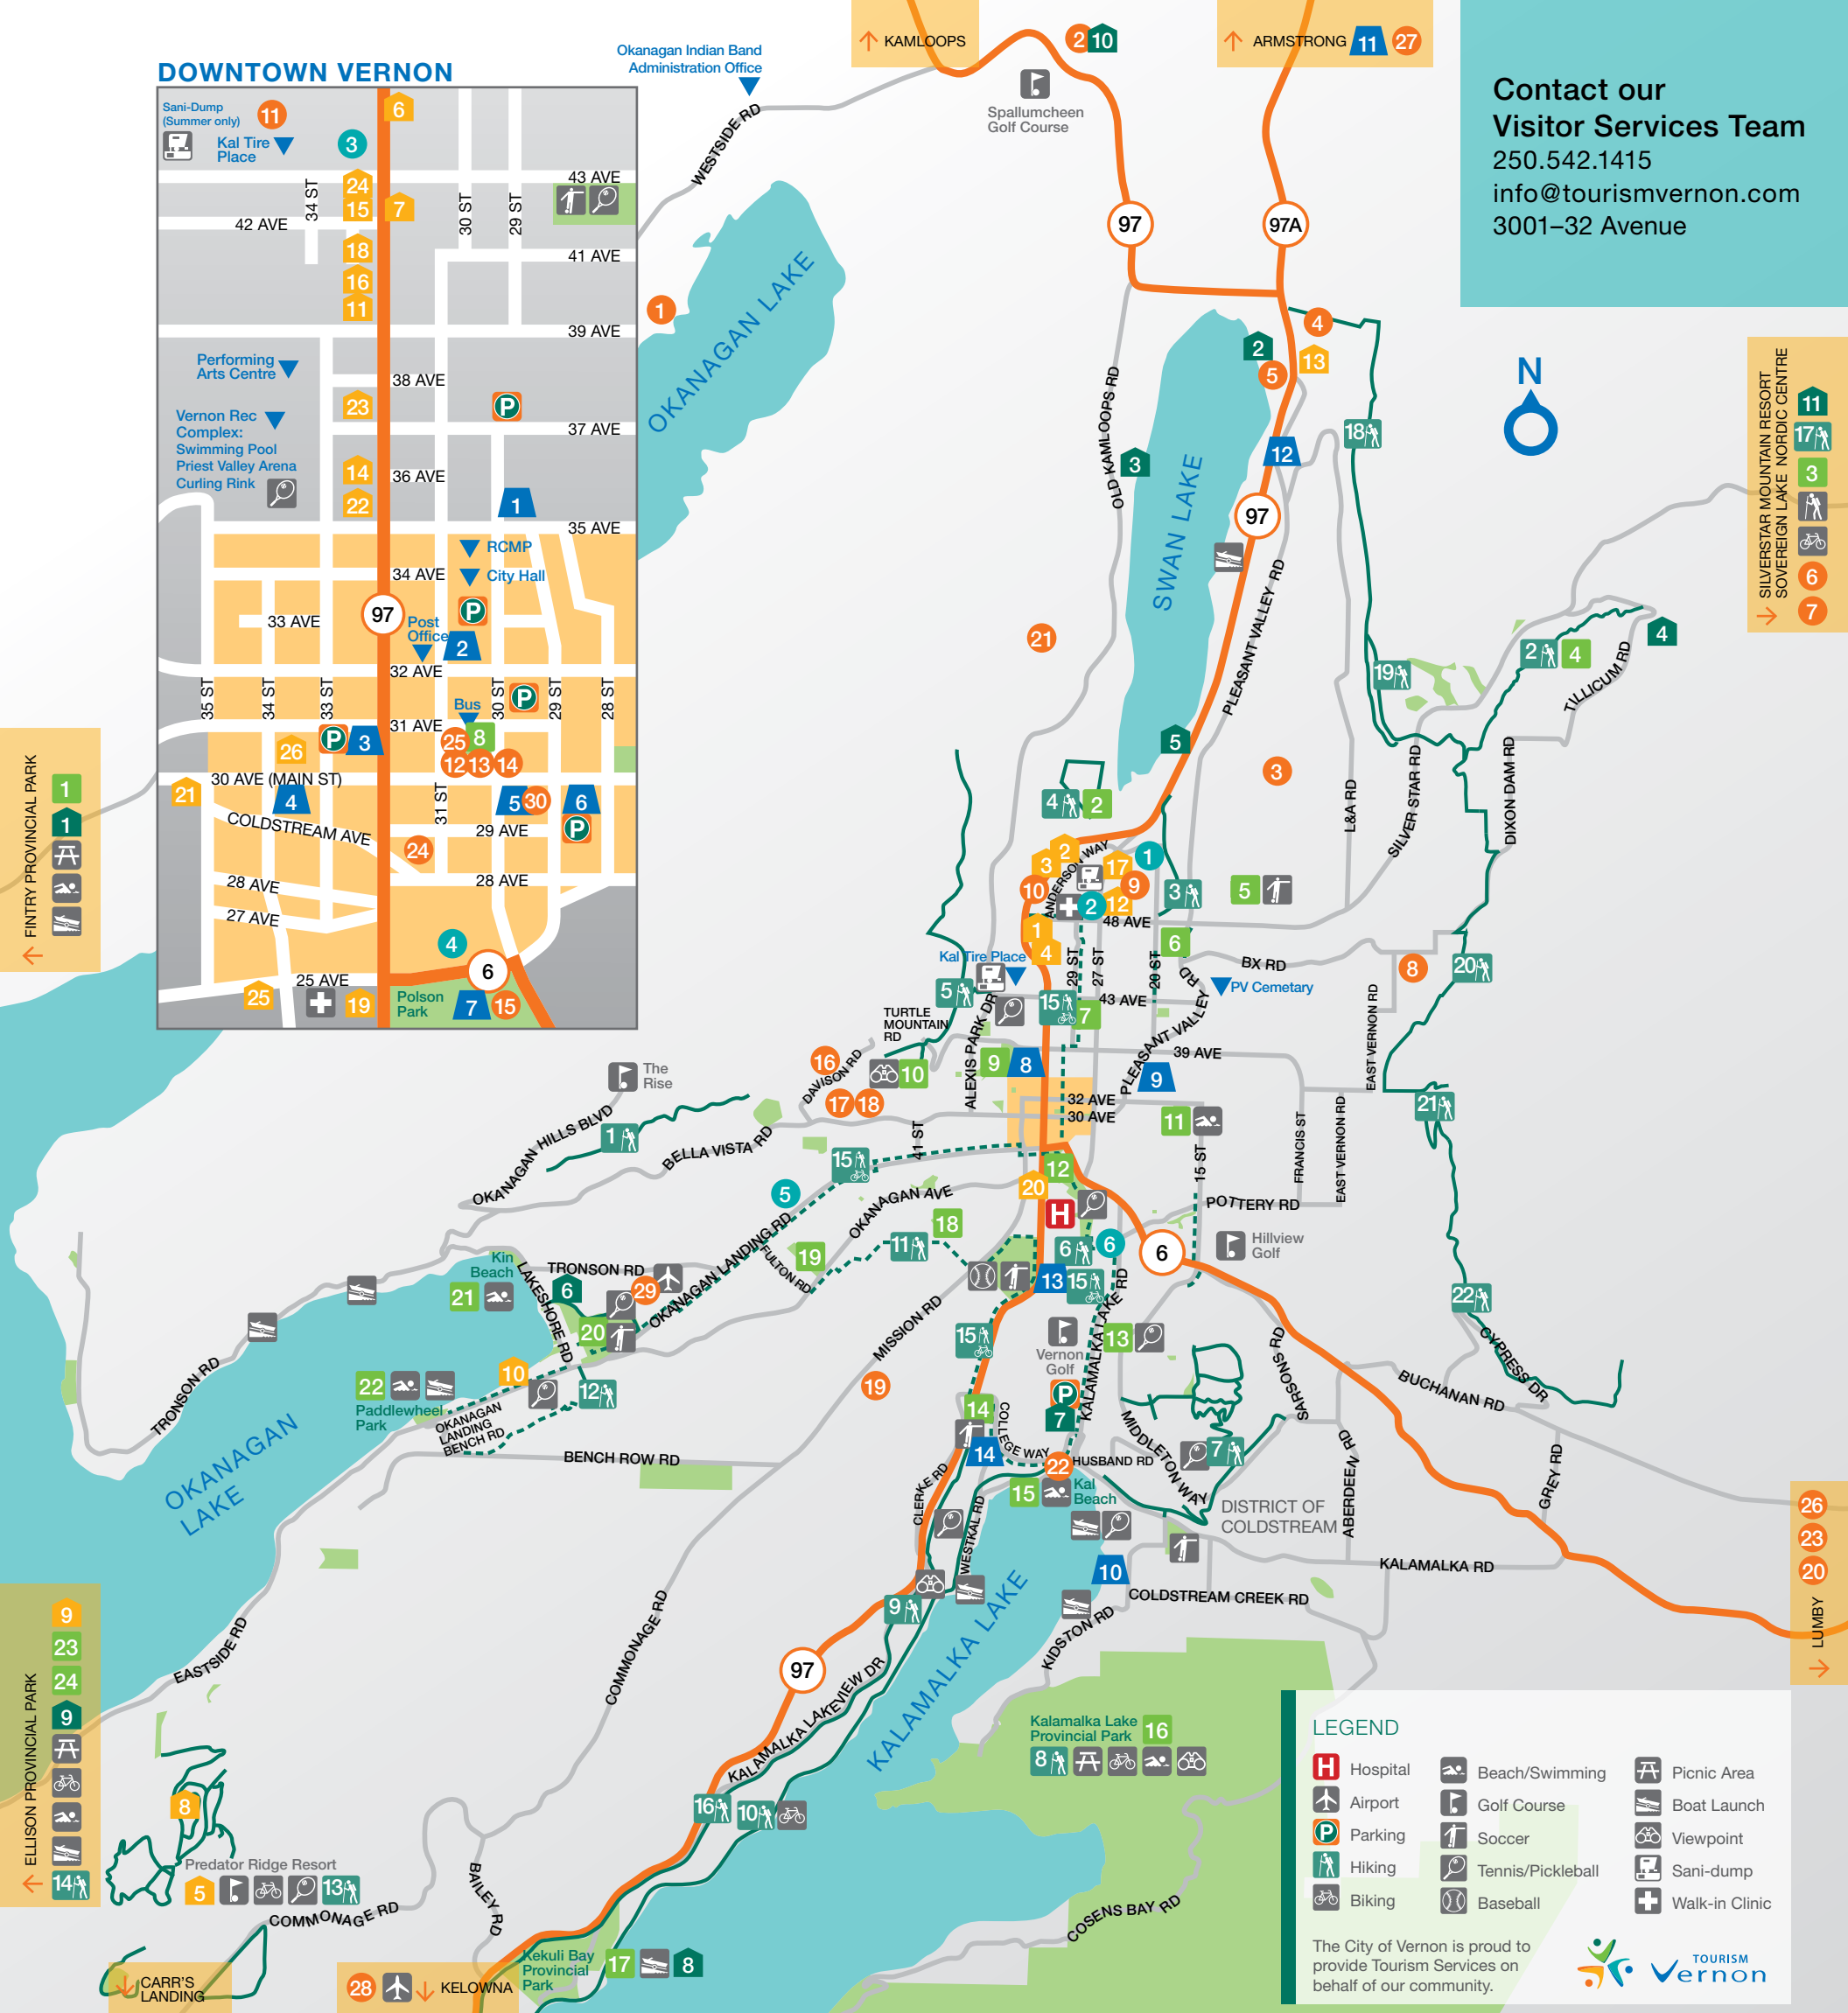

Contact our
Visitor Services Team
250.542.1415
info@tourismvernon.com
3001-32 Avenue

DOWNTOWN VERNON

LEGEND

Hospital	Beach/Swimming	Picnic Area
Airport	Golf Course	Boat Launch
Parking	Soccer	Viewpoint
Hiking	Tennis/Pickleball	Sani-dump
Biking	Baseball	Walk-in Clinic

The City of Vernon is proud to provide Tourism Services on behalf of our community.

PARKS & BEACHES

- 1 Fintry Provincial Park
- 2 Swan Lake Nature Reserve & Park
- 3 Silver Star Provincial Park
- 4 BX Falls Park/BX Trail Park
- 5 N'Kwala Park
- 6 BMX Park
- 7 MacDonald Park
- 8 Cenotaph Park
- 9 Becker Park (Bike Skills Park)
- 10 Rocky Ridge Park
- 11 Lakeview Park
- 12 Polson Park
- 13 Sawicki Park
- 14 Greater Vernon Athletic Park
- 15 Kal Beach
- 16 Kalamalka Lake Provincial Park (Jade/Juniper Bay)
- 17 Kekuli Bay Provincial Park
- 18 Mission Hill Park
- 19 Grahame Park
- 20 Marshall Fields
- 21 Kin Beach
- 22 Paddlewheel Park
- 23 Hurlburt Park
- 24 Ellison Provincial Park

ATTRACTIONS

- 1 Tricky Wakesurf School
- 2 Historic O'Keefe Ranch
- 3 Peter's U-Pick
- 4 Splashdown Vernon
- 5 Swan Lake Market & Garden
- 6 Sovereign Lake Nordic Centre
- 7 SilverStar Mountain Resort
- 8 BX Press Cidery
- 9 Okanagan Spirits
- 10 Lake City Casinos
- 11 Vernon Farmers' Market
- 12 Teassential—A tea tasting room
- 13 Olive Us Tasting Room
- 14 Marten Brewpub
- 15 Okanagan Science Centre
- 16 Davison Orchards
- 17 Planet Bee
- 18 Bella Vista Farm Market
- 19 Allan Brooks Nature Centre
- 20 Freedom Flight School
- 21 Camelot Haven Alpacas
- 22 Kalavida Surf Shop
- 23 Elements Adventure Company
- 24 Pink Spotted Goat
- 25 Sweet Hoopla
- 26 Tony's Craft Cidery
- 27 Farmstrong Cider Company
- 28 Scenic Sip Trail
- 29 Okanagan Sky Dive
- 30 The Vibe

TRAILS

- 1 Bella Vista/Okanagan Hills*
- 2 BX Creek & Falls Trail
- 3 BX Creek Delta Trail
- 4 Swan Lake Nature Reserve & Park
- 5 Turtle Mountain Trail*
- 6 Polson Park Trails
- 7 Middleton Mountain Trails
- 8 Kalamalka Lake Provincial Park
- 9 Kalamalka Lookout Trail
- 10 Okanagan Rail Trail
- 11 Commonage Trail
- 12 Longacre Trail
- 13 Predator Ridge Trails
- 14 Ellison Provincial Park
- 15 Multi-Use Path
- 16 Kal Crystal Waters Trail
- 17 SilverStar Mountain Resort Trails
- 18 Swan Lake East*
- 19 Silver Star Foothills*
- 20 East Vernon*
- 21 Boss Creek Trail*
- 22 Coldstream Valley Estates*
  *Grey Canal Trail

SHOPPING CENTRES

- 1 Wal-Mart Shopping Centre
- 2 Village Green Centre
- 3 Vernon Square Mall
- 4 Fruit Union Plaza
- 5 Okanagan Landing Plaza
- 6 Polson Place

ARTS & CULTURE

- 1 Powerhouse Theatre
- 2 Vernon Museum
- 3 Art Gallery
- 4 Mural Tours
- 5 Historic Towne Theatre
- 6 Public Library
- 7 Vernon Community Arts Centre
- 8 Performing Arts Centre
- 9 Caetani Centre
- 10 Mackie Lake House
- 11 Caravan Farm Theatre
- 12 Canadian Wildlife Museum
- 13 Vernon Cadet Camp Museum
- 14 Kalamalka Indigenous Garden

CAMPGROUNDS

- 1 Fintry Provincial Park
- 2 Swan Lake Recreation Resort
- 3 Swan Lake RV Park & Campground
- 4 Cedar Falls Campground
- 5 Silver Star RV Park
- 6 Sandy Beach Campground
- 7 Dutch's Campground
- 8 Kekuli Bay Provincial Park
- 9 Ellison Provincial Park
- 10 Historic O'Keefe Ranch
- 11 SilverStar Mountain Resort Campground

HOTELS & RESORTS